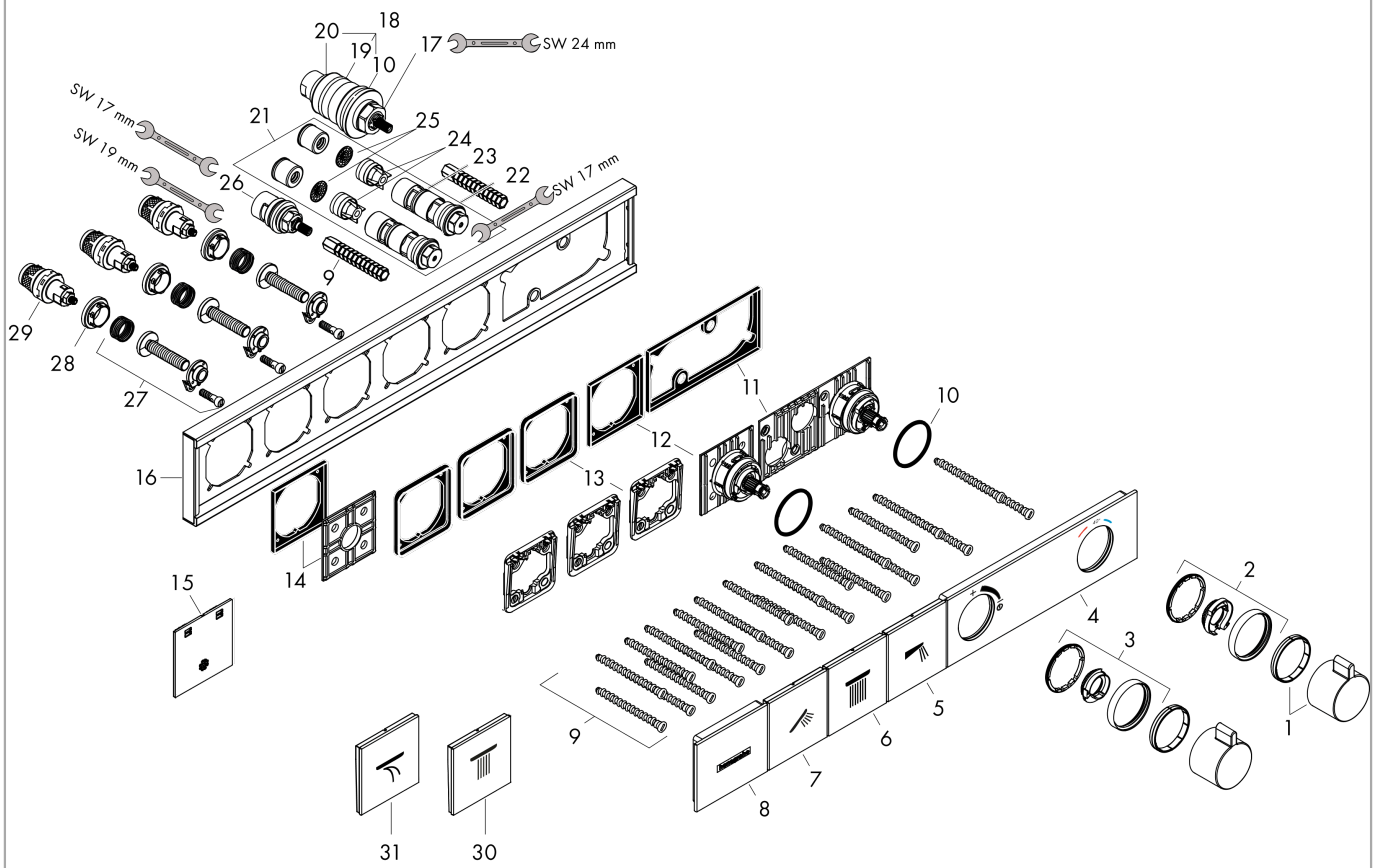

RainSelect
Thermostat for concealed installation for 3 functions
Surfaces: **Matt White**   Article Number: **15381700**

Exploded Drawing

Year of production: >07/19

RainSelect

Thermostat for concealed installation for 3 functions

Surfaces: **Matt White** Article Number: **15381700**

Spare part list

Year of production: >07/19

Pos.	Description	Article Number	Price	PU
1	handle for thermostat	92215700	-	1
2	safety set	93112700	-	1
3	safety set	93113700	-	1
4	cover	93105450	-	1
5	neck jet	93498450	-	1
6	symbol head shower Rain large	93107450	-	1
7	symbol handshower	93106450	-	1
8	cover	93501450	-	1
9	mounting kit	93102000	-	1
10	O-ring 38x2,5	98198000	-	1
11	adapter for handle	93109000	-	1
12	adapter for handle	93315000	-	1
13	support element	93111000	-	1
14	support element	93314000	-	1
15	fit-up aid	93417000	-	1
16	escutcheon	93316700	-	1
17	thermostat cartridge	96633000	-	1
18	sealing set	96636000	-	1
19	O-ring 34x2	98383000	-	1
20	O-ring 26x2	98147000	-	1
21	service unit	93406000	-	1
22	O-ring 20x2	98165000	-	1
23	O-ring 20x1,5	98197000	-	1
24	non return valve	96655000	-	1
25	filter	97367000	-	1
26	shut off unit	98536000	-	1
27	Select-adapter	93103000	-	1
28	nut	98368000	-	1
29	shut off unit	95758000	-	1
30	symbol head shower	93499450	-	1
31	symbol Flood jet	93305450	-	1
a	concealed item	15311180	-	1
b	Grease	90920000	-	1
c	extension 25 mm	93433000	-	1