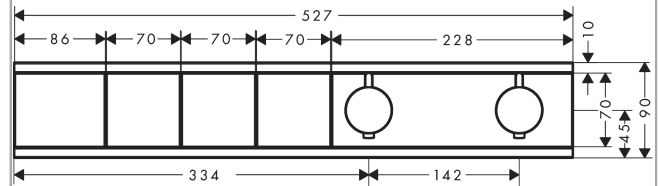

Scale drawing