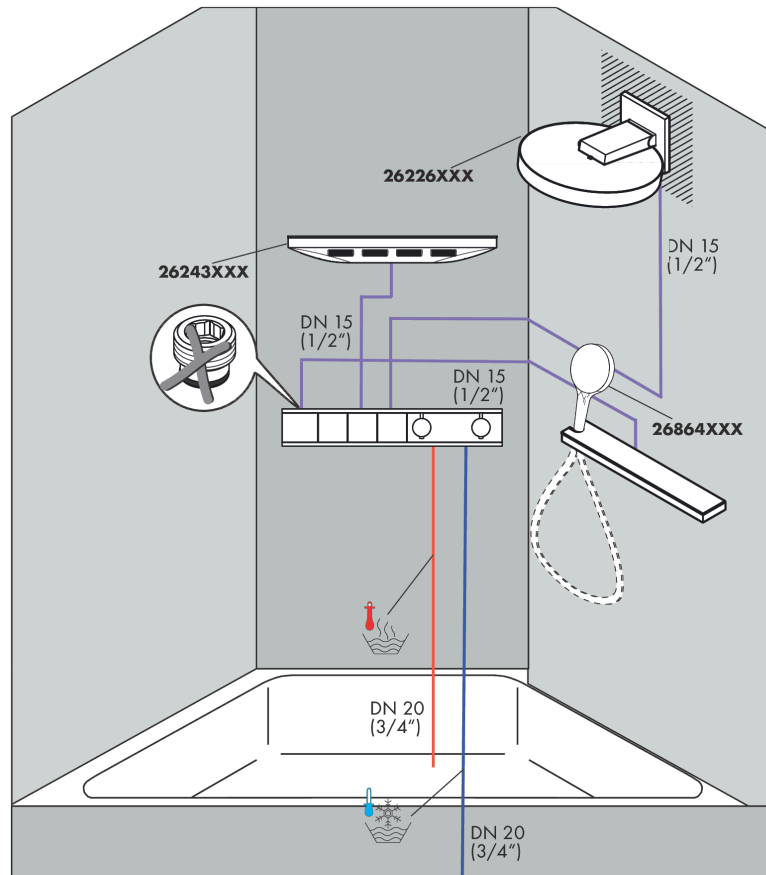

**RainSelect**

**Thermostat for concealed installation for 3 functions**

Surfaces: **Matt White** Article Number: **15381700**

**Description**

**product features**

- depending on volume flow and installation situation approx. 50% flow rate reduction and integrated shut off function
- 3 functions
- Select push-button on/off control for 3 outlets
- simultaneous use of several outlets
- maximum flow rate at 3 bar: 18,5 l/min
- thermostat cartridge, Start/stop valve to operate the functions
- safety lock at 40 °C
- temperature limitation adjustable
- non-return valve
- connection type: basic set
- min. operating pressure: 1 bar
- max. operating pressure: 10 bar
- Thermostat is delivered with buttons handshower, PowderRain, shoulder shower

**Technology**

**Product image**

**Scale drawing**

**RainSelect**  
**Thermostat for concealed installation for 3 functions**  
 Surfaces: **Matt White**    Article Number: **15381700**

## Installation examples

**RainSelect**  
 1531118X / 15381XXX

**RainSelect**  
**Thermostat for concealed installation for 3 functions**  
 Surfaces: **Matt White**    Article Number: **15381700**

**Exploded Drawing**