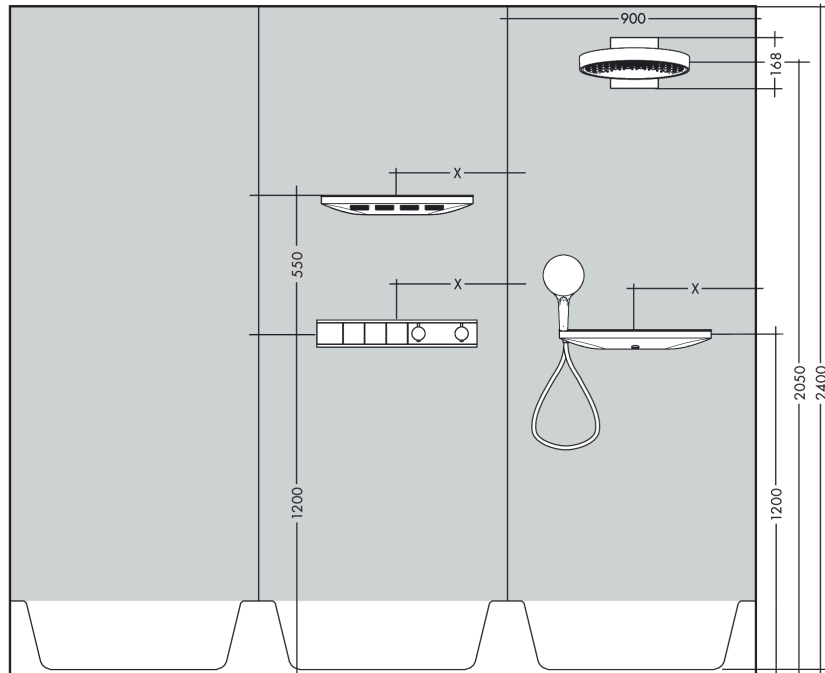

**RainSelect**

**Thermostat for concealed installation for 3 functions**

Surfaces: **Matt White** Article Number: **15381700**

**Description**

**product features**

- depending on volume flow and installation situation approx. 50% flow rate reduction and integrated shut off function
- 3 functions
- Select push-button on/off control for 3 outlets
- simultaneous use of several outlets
- maximum flow rate at 3 bar: 18,5 l/min
- thermostat cartridge, Start/stop valve to operate the functions
- safety lock at 40 °C
- temperature limitation adjustable
- non-return valve
- connection type: basic set
- min. operating pressure: 1 bar
- max. operating pressure: 10 bar
- Thermostat is delivered with buttons handshower, PowderRain, shoulder shower

**Technology**

**Product image**

**Scale drawing**

**RainSelect**  
**Thermostat for concealed installation for 3 functions**  
 Surfaces: **Matt White**    Article Number: **15381700**

## Installation examples

**RainSelect**  
 1531118X / 15381XXX

**RainSelect**  
**Thermostat for concealed installation for 3 functions**  
 Surfaces: **Matt White**    Article Number: **15381700**

**Exploded Drawing**